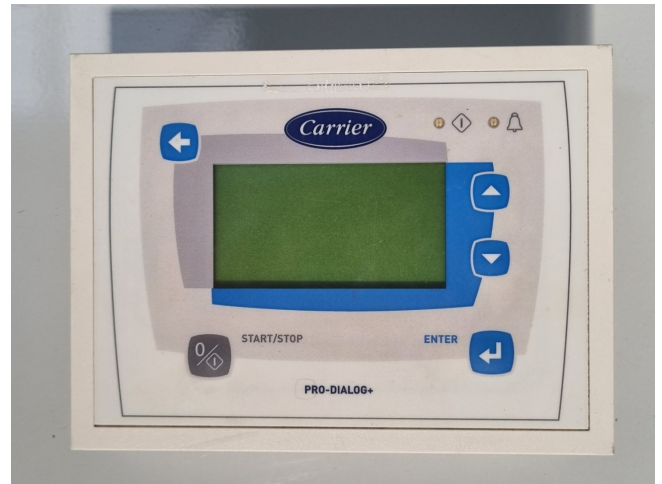

Carrier PRO-DIALOG+ B036407H01A

Specifications

Marque	Carrier
Type	PRO-DIALOG+ B036407H01A
Remarks	170x120x40 mm (LxWxH)
Stock	2

Description

Used Carrier PRO-DIALOG+ B036407H01A

Used Carrier PRO-DIALOG+ B036407H01A controller.